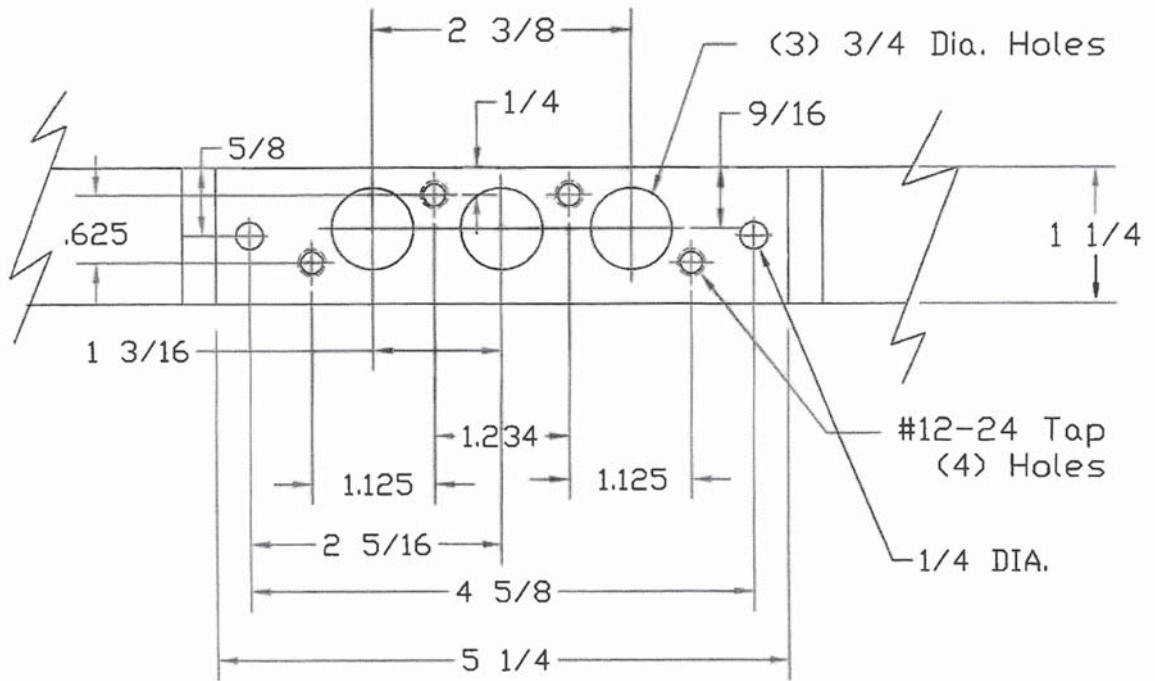

4 1/2" HINGE HOLE PATTERNS

HR 45BQ