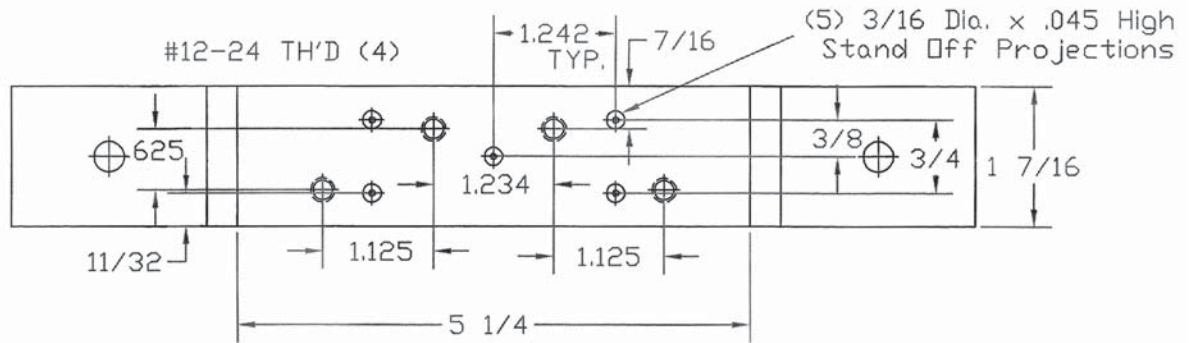

4 1/2" HINGE HOLE PATTERNS

HR 45BN

DC-4550